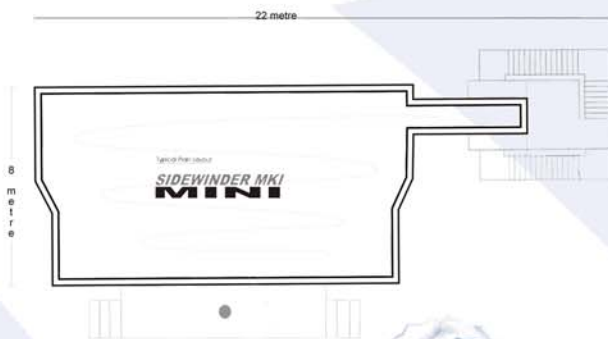

S
I
D
E
W
I
N
D
E
R

The Sidewinder™ is a unique combination wet and dry raft ride that propels riders from side to side in single, double or triple person rafts. Water spray jets provide a frictionless surface on the giant U-shaped slide as rafts are channelled effortlessly to the bottom.

This high thrill

The new 'Mini Sidewinder' has been added to the range and is an ideal attraction for indoor facilities or those with a small footprint.